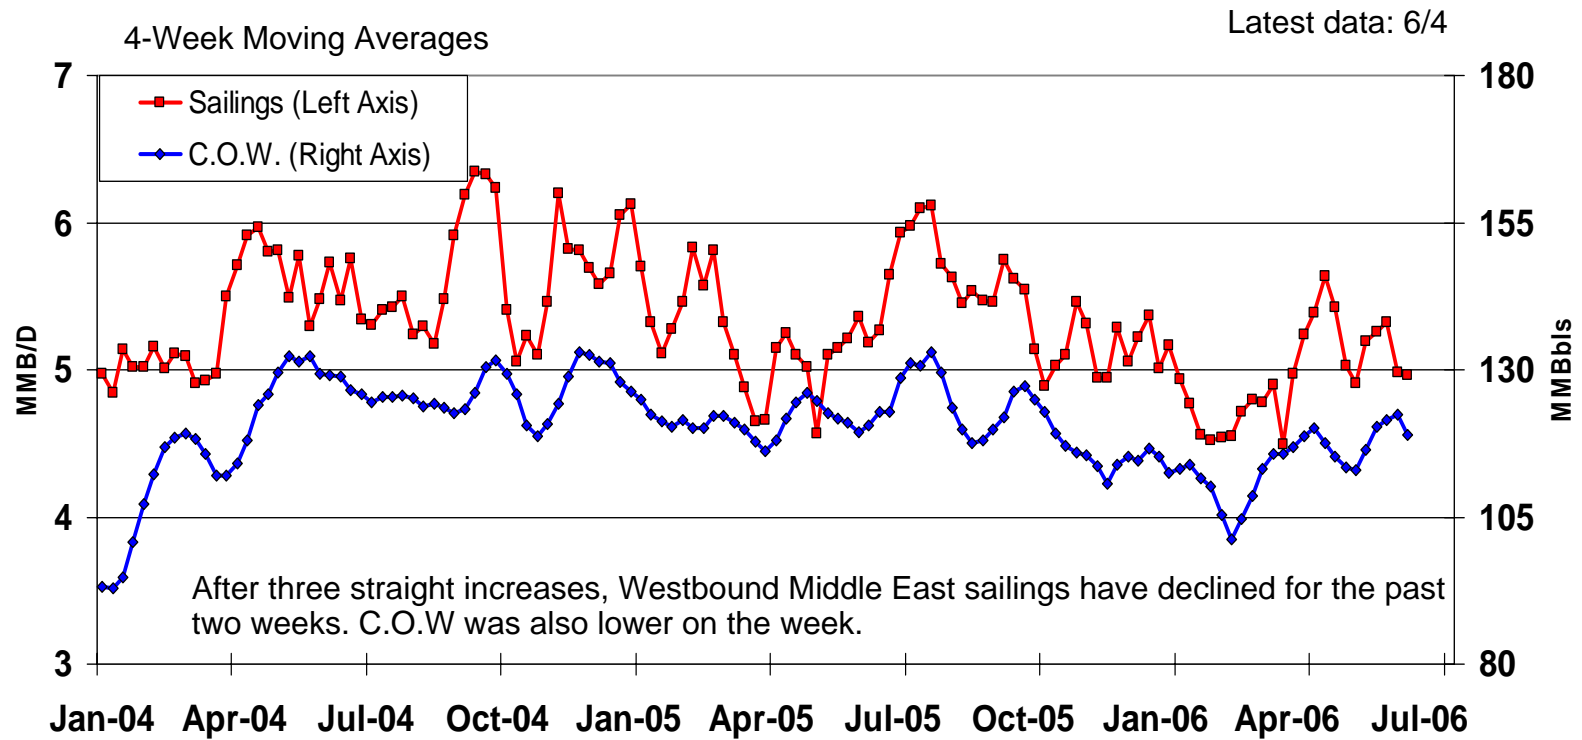

# Westbound Middle East Sailings and Crude Oil On the Water

	Sailings		C.O.W.	
	Level MMB/D	Change vs. 4 Wk Avg	Level MMBbls	Change vs. 4 Wk Avg
4 Wk. Avg Ending 6/4	4.96	-	119.0	-
4 Weeks Ago	5.19	-0.23	116.3	2.7
13 Weeks Ago	4.50	0.47	115.7	3.3
26 Weeks Ago	5.22	-0.26	114.5	4.5
52 Weeks Ago	5.18	-0.22	120.6	-1.6